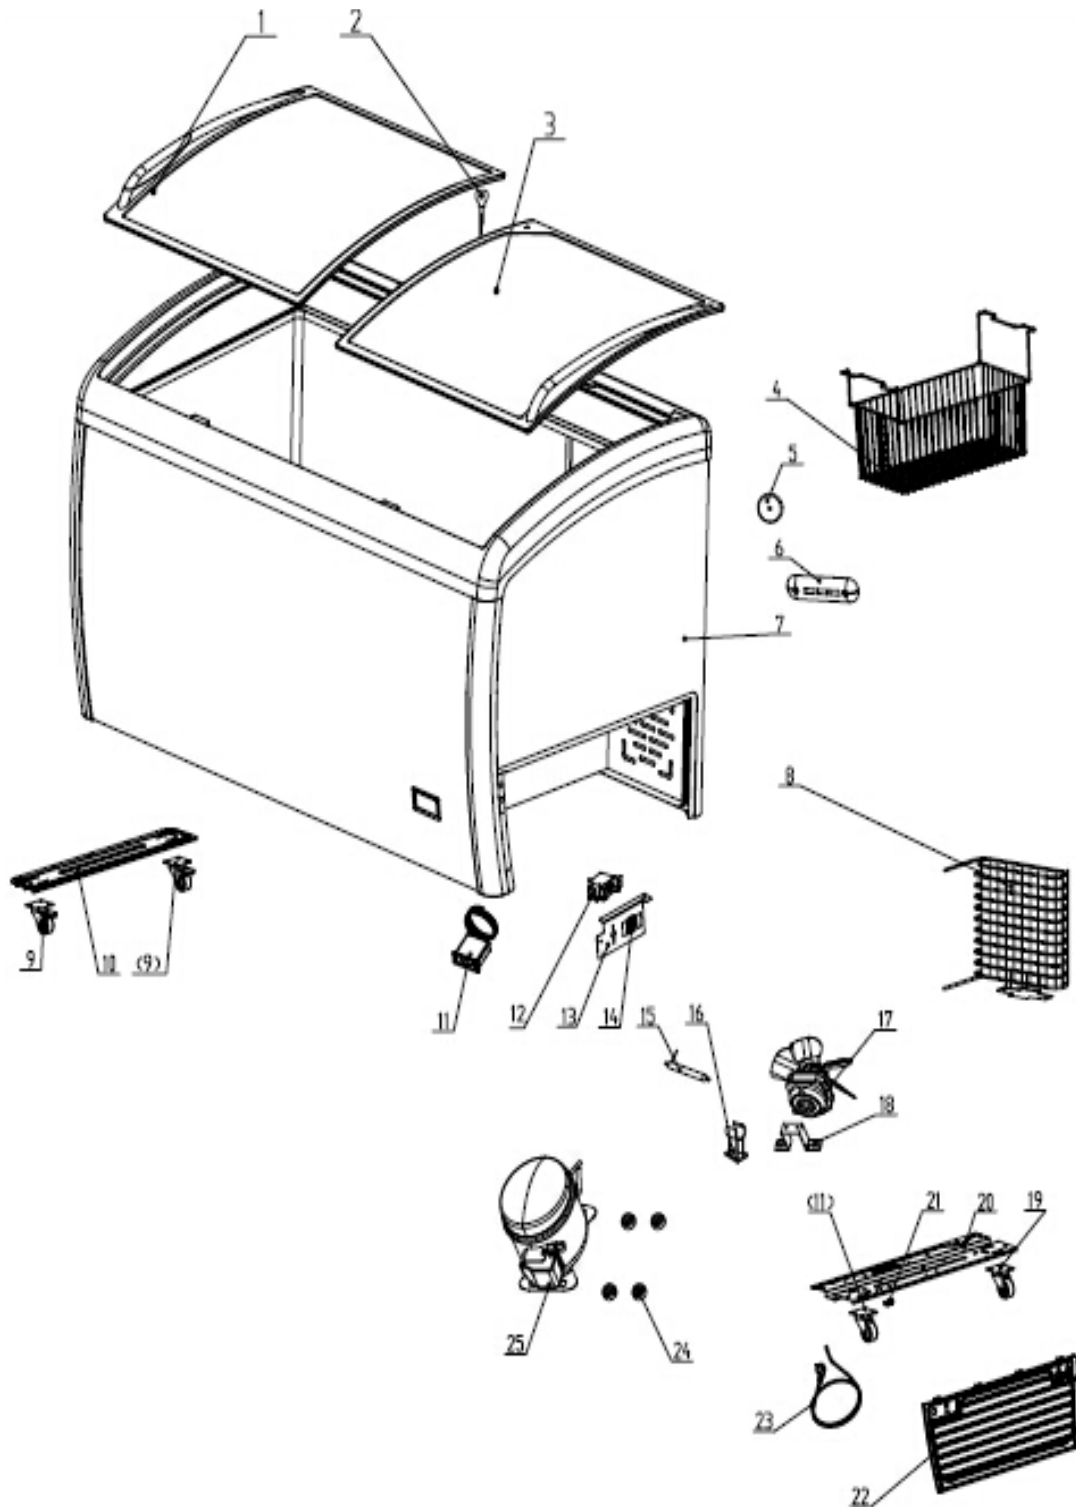

Parts Breakdown

Model FR-CN-1016 31456

Parts Breakdown

Model FR-CN-1016 31456

Item No.	Description	Position	Item No.	Description	Position	Item No.	Description	Position
28443	Left Glass Door without Key Hole for 31456	1	78718	Castor Channel Iron A for 31456	10	64768	Fan Motor Support for 31456	18
41162	Key/Lock for 31456	2	78719	Castor Channel Iron B for 31456	10	28446	Castor without Lock for 31456	19
39817	Right Glass Door with Key Hole for 31456	3	64765	Thermometer for 31456	11	78720	Compressor Support for 31456	20
31440	Basket for 31456	4	28449	Thermostat Series (no Knob) for 31456	12	28447	Shutter for 31456	22
64763	Thermostat Cover for 31456	5	64766	Thermostat Support for 31456	13	28448	Plug Series for 31456	23
64764	Thermometer Cover for 31456	6	39587	Indicator Lamp for 31456	14	63506	Compressor (R290) for 31456	25
64770	Cabinet Plastic Frame for 31456	7	39586	Filter for 31456	15	43413	Basket Divider for 31456	
37874	Condenser for 31456	8	64441	Filter Support for 31456	16			
28445	Caster with Lock for 31456	9	64771	Fan Motor for 31456	17			